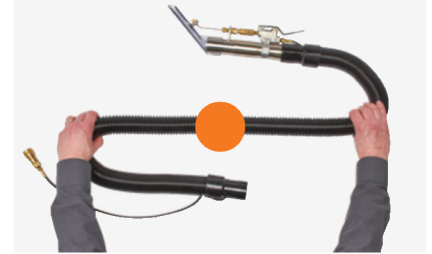

OPTIONAL ACCESSORIES

ITEM #	DESCRIPTION
PFX27	Wand
77019	Combination Tool 5"

MOBILITY

This lightweight unit can be moved effortlessly from one location to another with the telescoping handle and by tilting back on the 5 in. transport wheels.

TOUGH TO SPILL

The removable recovery tank is built to stand on its own and minimize spills while transporting and emptying.

STORAGE

The solution and recovery hose, power cord and hand tool all fit neatly on the machine with the built in storage.

EASY TO EMPTY

Emptying the recovery tank is a breeze with the ergonomic drainage handle and wide drain spout.

STRETCH HOSE

The stretch hose can expand up to 10 ft. for operation and recoils back down to 2 ½ ft. for easy storage.